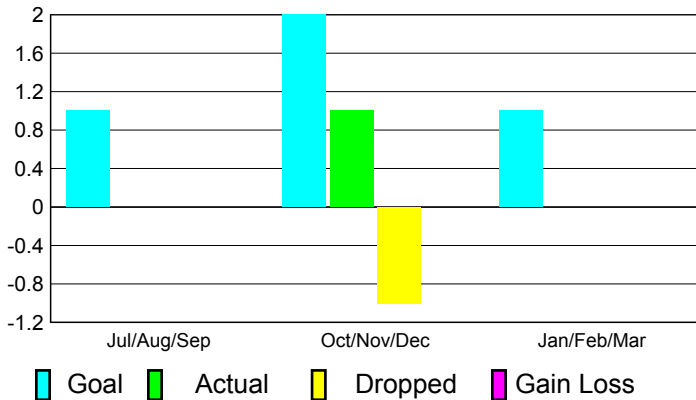

2010-2011 GMT Reports for District (or Undistricted) **District 21 C**

GMT: **Jeff Kriz**

Location: **ARIZONA**

GMT CA: **1**

CLUBS

**Club Results
2010-2011**

**Clubs
2009-2010**

Month	New Club Goal	Actual New Clubs	Actual Dropped Clubs	Gain/Loss of Clubs	Gain/Loss of Clubs
Jul/Aug/Sep	1	0	0	0	0
Oct/Nov/Dec	2	1	-1	0	0
Jan/Feb/Mar	1	0	0	0	0
Totals	4	1	-1	0	0

Club Results 2010-2011

Goal, New, Dropped, Gain/Loss

Comparison of Club Gain/Loss

Current Year Compared to the Previous Year

YTD Status Quo Clubs 2010-2011

Status Quo Clubs Compared to Status Quo Members

MEMBERSHIP