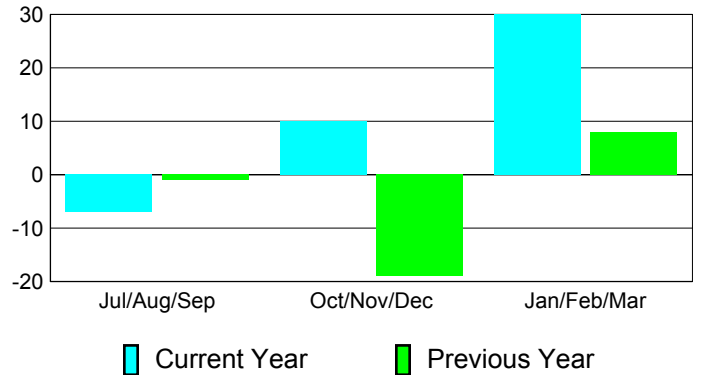

**Membership Results
2010-2011**

**Membership
2009-2010**

Month	Net Memb Goal	Actual New Memb	Actual Dropped Memb	Gain/Loss of Memb	Gain/Loss of Memb
Jul/Aug/Sep	47	30	-37	-7	-1
Oct/Nov/Dec	68	56	-46	10	-19
Jan/Feb/Mar	48	44	-14	30	8
Totals	163	130	-97	33	-12

Membership Results 2010-2011

Goal, New, Dropped, Gain/Loss

Comparison of Membership Gain/Loss

Current Year Compared to the Previous Year

Gender Comparison 2010-2011

Jul/Aug/Sep

Oct/Nov/Dec

Jan/Feb/Mar