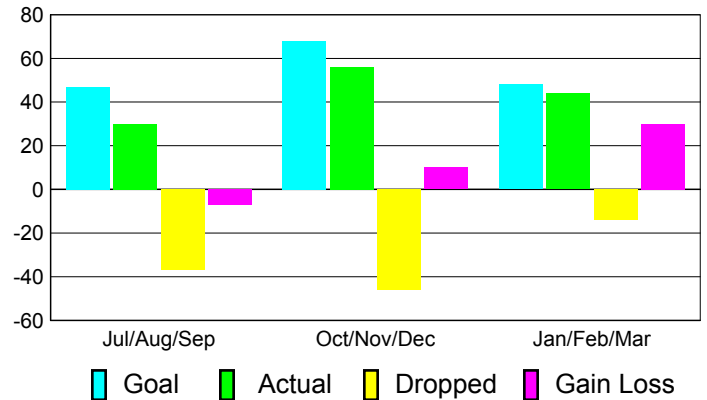

Membership Results 2010-2011

Goal, New, Dropped, Gain/Loss

Comparison of Membership Gain/Loss

Current Year Compared to the Previous Year